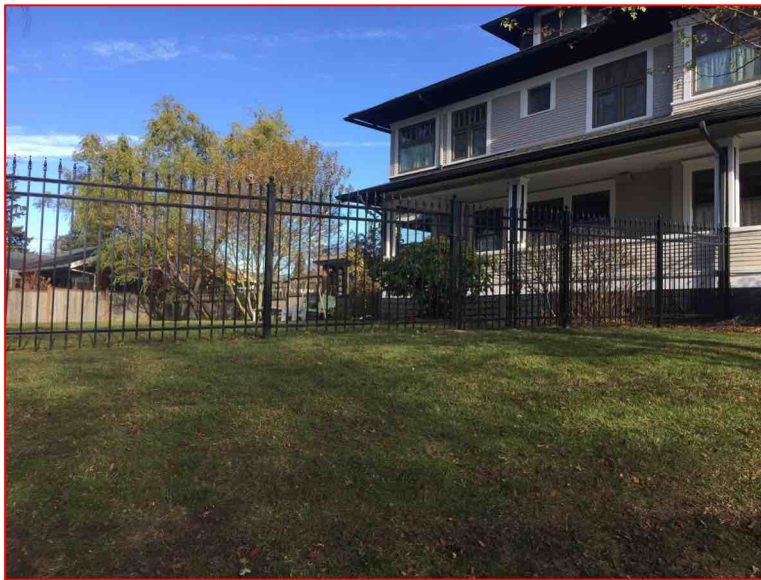

DISCOUNT FENCE

ORNAMENTAL FENCING

www.discountfencewa.com

360-873-4005

QUALITY MATERIALS

ORNAMENTAL FENCING

Steel and aluminum are both excellent fencing materials and come in either the same or similar styles. We typically use steel products as it is best for high-wind areas, security, and heavy gates. It's stronger and more rigid than aluminum. Aluminum is an option we recommend for waterfront areas

GATES

Gates are built to match the fence or may have their own unique design. Our gates are designed to fit the opening, the terrain, and to meet your functional needs- exceeding industry standards. Single or double swing, slide or cantilever, all our gates are fabricated for your space and have the same warranty as the fence.