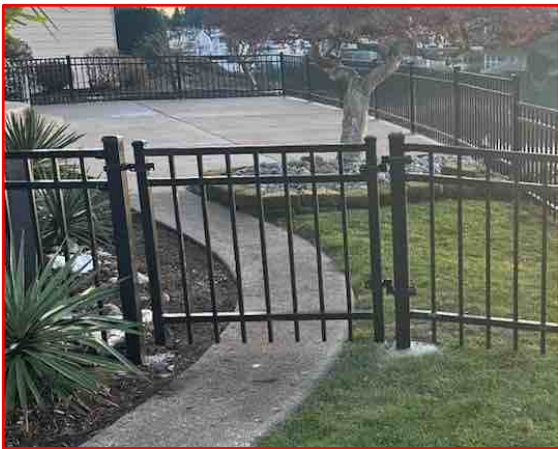

DISCOUNT FENCE

ORNAMENTAL FENCING

www.discountfencewa.com

360-873-4005

QUALITY MATERIALS

ORNAMENTAL FENCING

Steel and aluminum are both excellent fencing materials and come in either the same or similar styles. We typically use steel products as it is best for high-wind areas, security, and heavy gates. It's stronger and more rigid than aluminum. Aluminum is an option we recommend for waterfront areas

GATES

Gates are built to match the fence or may have their own unique design. Our gates are designed to fit the opening, the terrain, and to meet your functional needs- exceeding industry standards. Single or double swing, slide or cantilever, all our gates are fabricated for your space and have the same warranty as the fence.