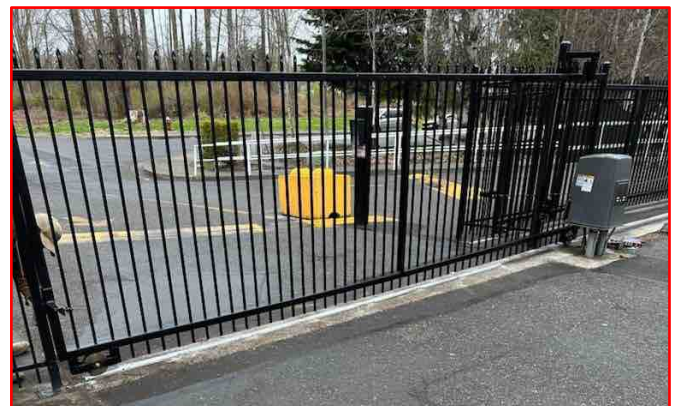

DISCOUNT FENCE

ORNAMENTAL FENCING

www.discountfencewa.com

360-873-4005

QUALITY MATERIALS

ORNAMENTAL FENCING

Steel and aluminum are both excellent fencing materials and come in either the same or similar styles. We typically use steel products as it is best for high-wind areas, security, and heavy gates. It's stronger and more rigid than aluminum. Aluminum is an option we recommend for waterfront areas

GATES

Gates are built to match the fence or may have their own unique design. Our gates are designed to fit the opening, the terrain, and to meet your functional needs- exceeding industry standards. Single or double swing, slide or cantilever, all our gates are fabricated for your space and have the same warranty as the fence.