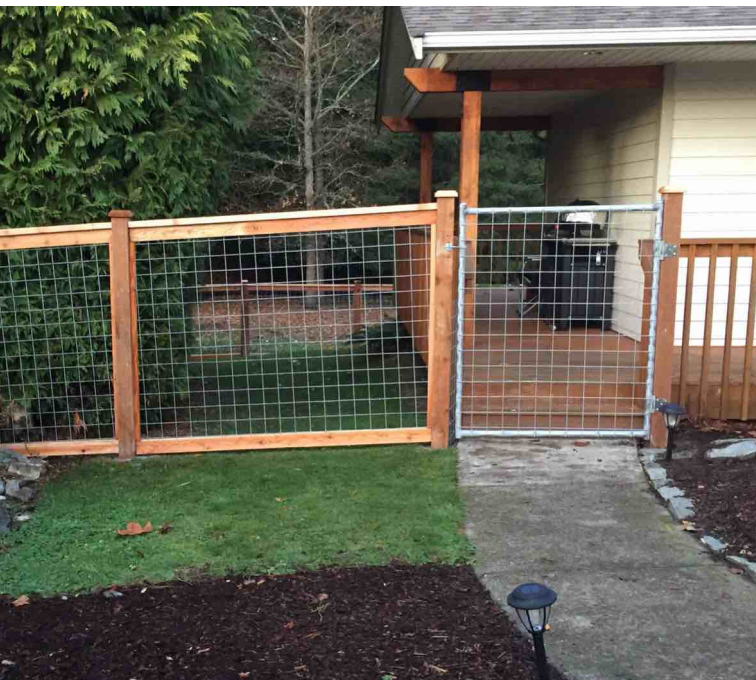

Options:

- Galvanized or powder-coated frame
- 4x4 or 2x4 mesh openings
- Galvanized or powder-coated mesh