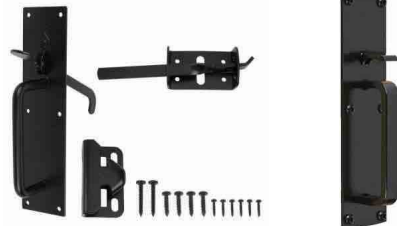

WOOD DECO MESH GATE

Upgrade your property with a beautifully crafted cedar-framed Deco Mesh gate — designed to seamlessly complement your existing fence or make a bold statement on its own. Built for long-lasting durability and timeless style, each gate is fully customizable to suit your needs:

- Trim or no trim options
 - 4x4 or 2x4 mesh openings
 - Galvanized or powder-coated finishes
 - Multiple latch options available
- Strong. Stylish. Built to last.

STEEL DECO MESH GATE

Highly durable and completely maintenance free, this gate features a welded steel frame with a deco mesh panel for maximum strength and long-term performance. Designed to withstand the elements with a sleek, modern look.

Options:

- Galvanized or powder-coated frame
- 4x4 or 2x4 mesh openings
- Galvanized or powder-coated mesh

ACCESSORIES & OPTIONS

GATE LATCHES

Wood (S)

Vinyl (S)

Steel (S)

Locking (U)

Wood (U)

Vinyl (U)

Steel (U)

Push Button (U)

Many more options and custom gates available

S = Standard
U = Upgrade

WARRANTY

Workmanship warranties for all types of fencing and gates. More information on warranties available at our website or by calling our offices.