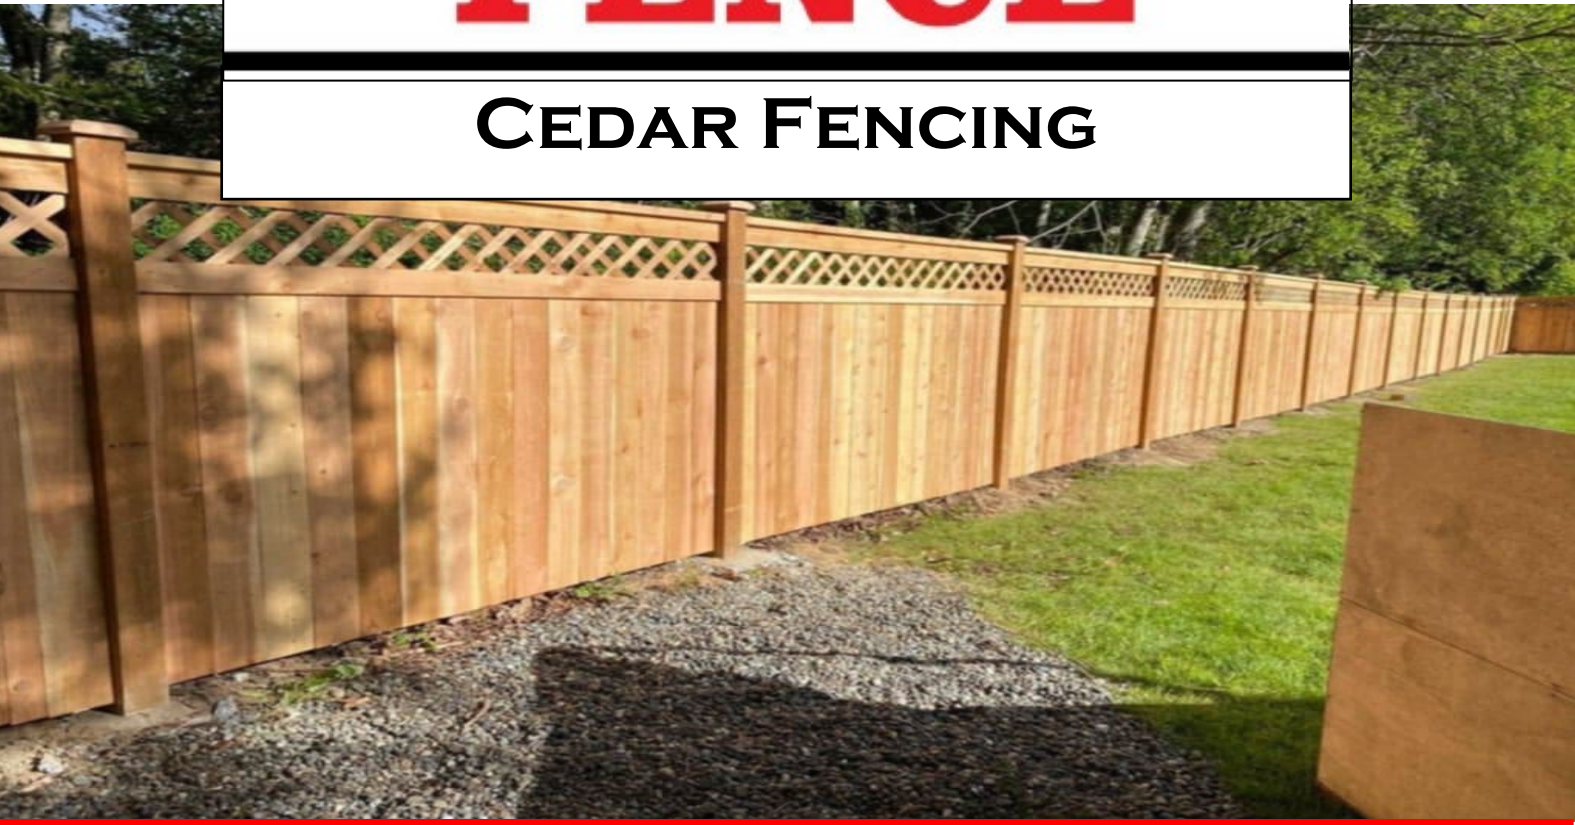

DISCOUNT FENCE

CEDAR FENCING

QUALITY MATERIALS

MOD PANEL

Style features a picture-frame style construction, often referred to as a “Good Neighbor” fence because both sides present a clean, finished appearance. This sleek and sturdy design offers balanced aesthetics, structural strength, and a polished look from every angle — making it ideal for shared property lines and open-view settings.

ESTATE

A classic and affordable design, the Estate style features exposed posts with boards running between them and a decorative cap on each post. Available with two or three rails, it offers a sturdy, dependable structure with timeless appeal.

RAMBLER

Our most economical cedar fence option, the Rambler provides solid privacy and security with a simple, functional design. Posts are not exposed, and boards run across the front for a clean, uniform appearance. It offers dependable strength at an exceptional value.

EXPERT INSTALLATION

LEXINGTON

The Lexington is a hybrid design that blends elements of Mod Panel, privacy, and picket fencing. Built with variable picket heights and framed along the top, it delivers the “Good Neighbor” appearance of a full panel fence while maintaining the lighter, transitional feel of picket styling.