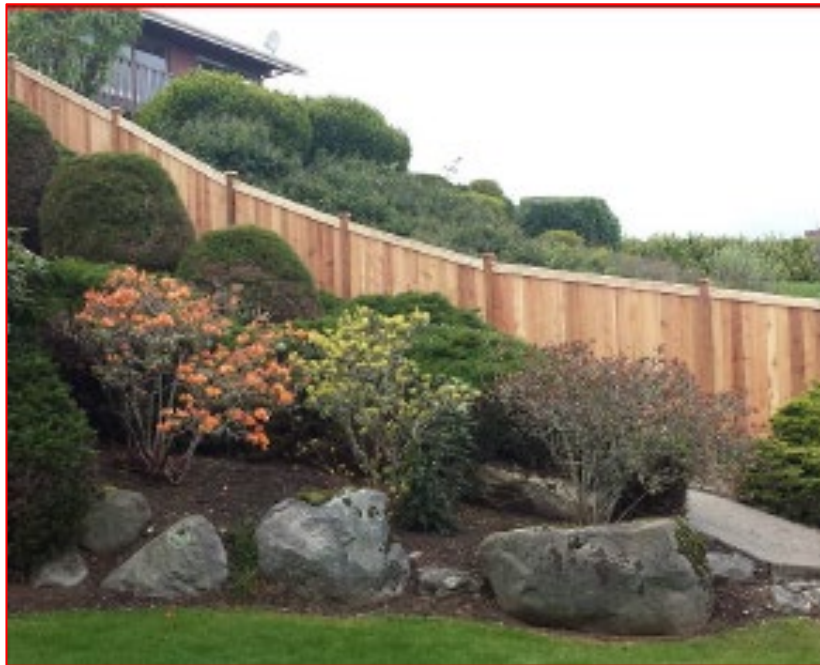

DISCOUNT FENCE

CEDAR FENCING

QUALITY MATERIALS

MOD PANEL

Style features a picture-frame style construction, often referred to as a “Good Neighbor” fence because both sides present a clean, finished appearance. This sleek and sturdy design offers balanced aesthetics, structural strength, and a polished look from every angle — making it ideal for shared property lines and open-view settings.

ESTATE

A classic and affordable design, the Estate style features exposed posts with boards running between them and a decorative cap on each post. Available with two or three rails, it offers a sturdy, dependable structure with timeless appeal.

RAMBLER

Our most economical cedar fence option, the Rambler provides solid privacy and security with a simple, functional design. Posts are not exposed, and boards run across the front for a clean, uniform appearance. It offers dependable strength at an exceptional value.

HORIZONTAL

One of today’s most modern fence designs, the Horizontal style offers clean lines and contemporary appeal. The look can be customized by varying board widths and spacing between boards to create a bold, architectural statement.