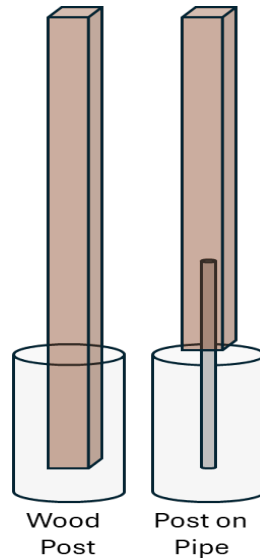

EXPERT INSTALLATION

LEXINGTON

The Lexington is a hybrid design that blends elements of Mod Panel, privacy, and picket fencing. Built with variable picket heights and framed along the top, it delivers the “Good Neighbor” appearance of a full panel fence while maintaining the lighter, transitional feel of picket styling.

PICKET

A timeless and traditional design, the Picket fence offers classic curb appeal. It can be customized by adjusting picket width, spacing between pickets, and overall picket style. Available options include flat, scalloped, and reverse scalloped designs to suit your preferred look.

HORIZONTAL

One of today’s most modern fence designs, the Horizontal style offers clean lines and contemporary appeal. The look can be customized by varying board widths and spacing between boards to create a bold, architectural statement.

ACCESSORIES & OPTIONS

POST-ON-PIPE OPTION – WET AREA

For over 40 years, the Post on Pipe system has proven its reliability in wet and challenging ground conditions. This method reinforces wood fences with a steel post concealed inside the wood post — adding strength and longevity without the mounting limitations of surface brackets. You get the structural integrity of steel with the beauty and clean appearance of an all-wood fence.